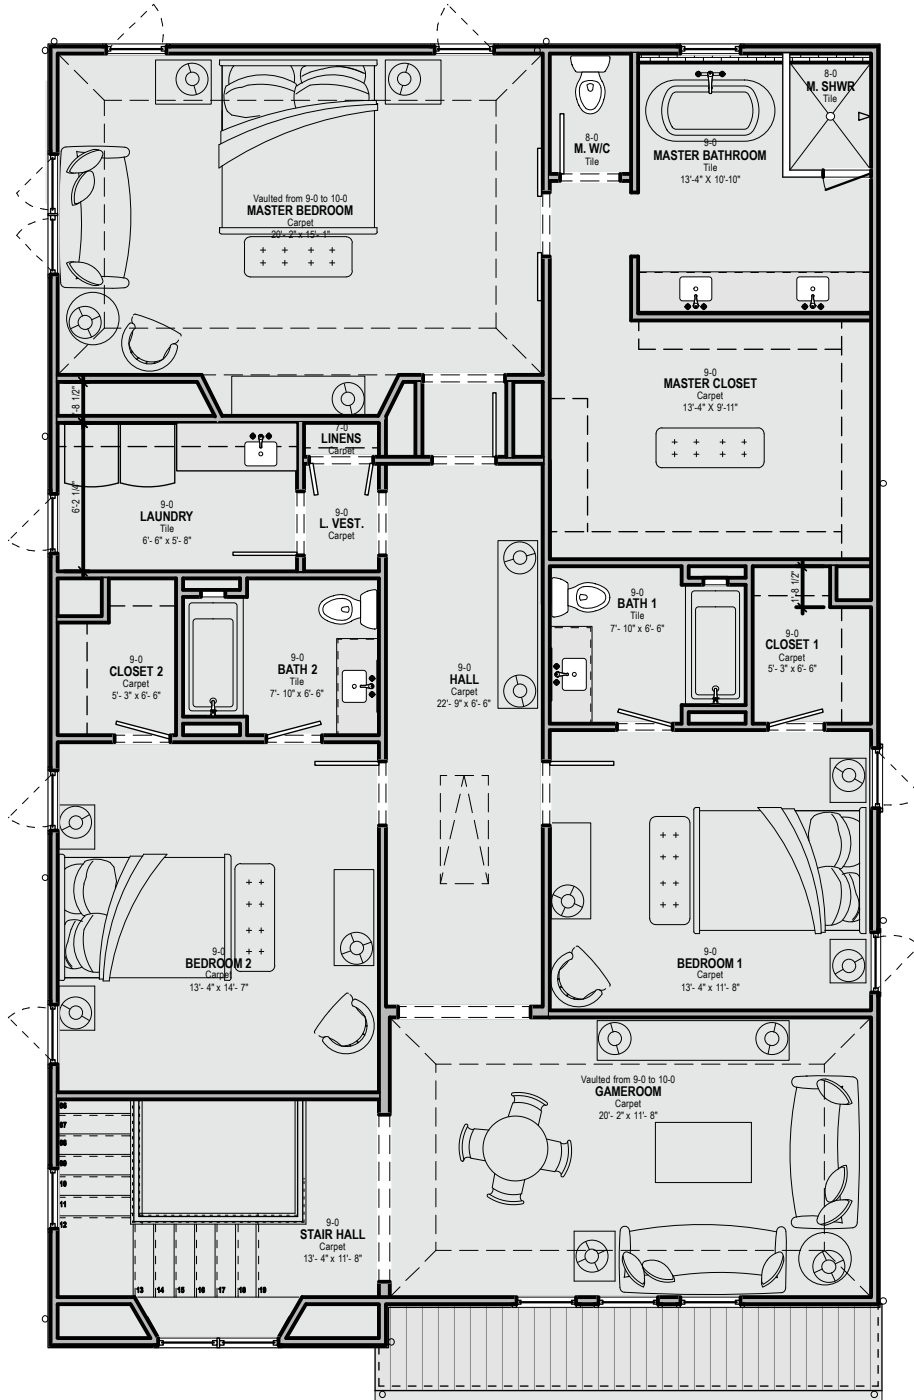

MARAVILLA COURT

Maravilla Court, D2 Plan (Right) Total Conditioned Area: 3143 sf

First Floor First Floor Conditioned Area: 1313 sf

Scale: 1/8" = 1'-0"

MARAVILLA COURT

Maravilla Court, D2 Plan (Right) Total Conditioned Area: 3143 sf

Second Floor Second Floor Conditioned Area: 1830 sf

Scale: 1/8" = 1'-0"