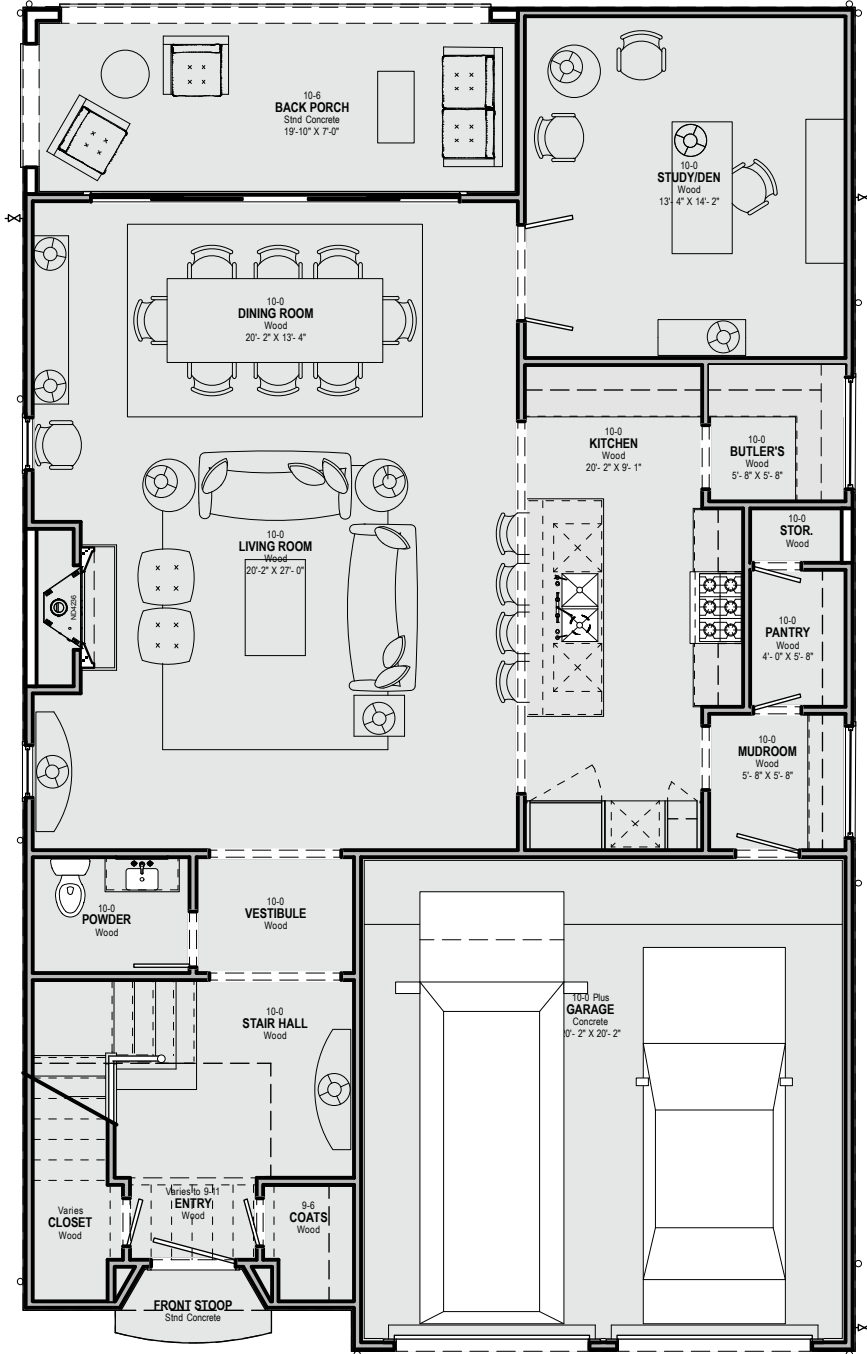

MARAVILLA COURT

Maravilla Court, D2 Plan (Right) Total Conditioned Area: 3143 sf

First Floor First Floor Conditioned Area: 1313 sf

Scale: 1/8" = 1'-0"

MARAVILLA COURT

Maravilla Court, D2 Plan (Right) Total Conditioned Area: 3143 sf

Second Floor Second Floor Conditioned Area: 1830 sf

Scale: 1/8" = 1'-0"